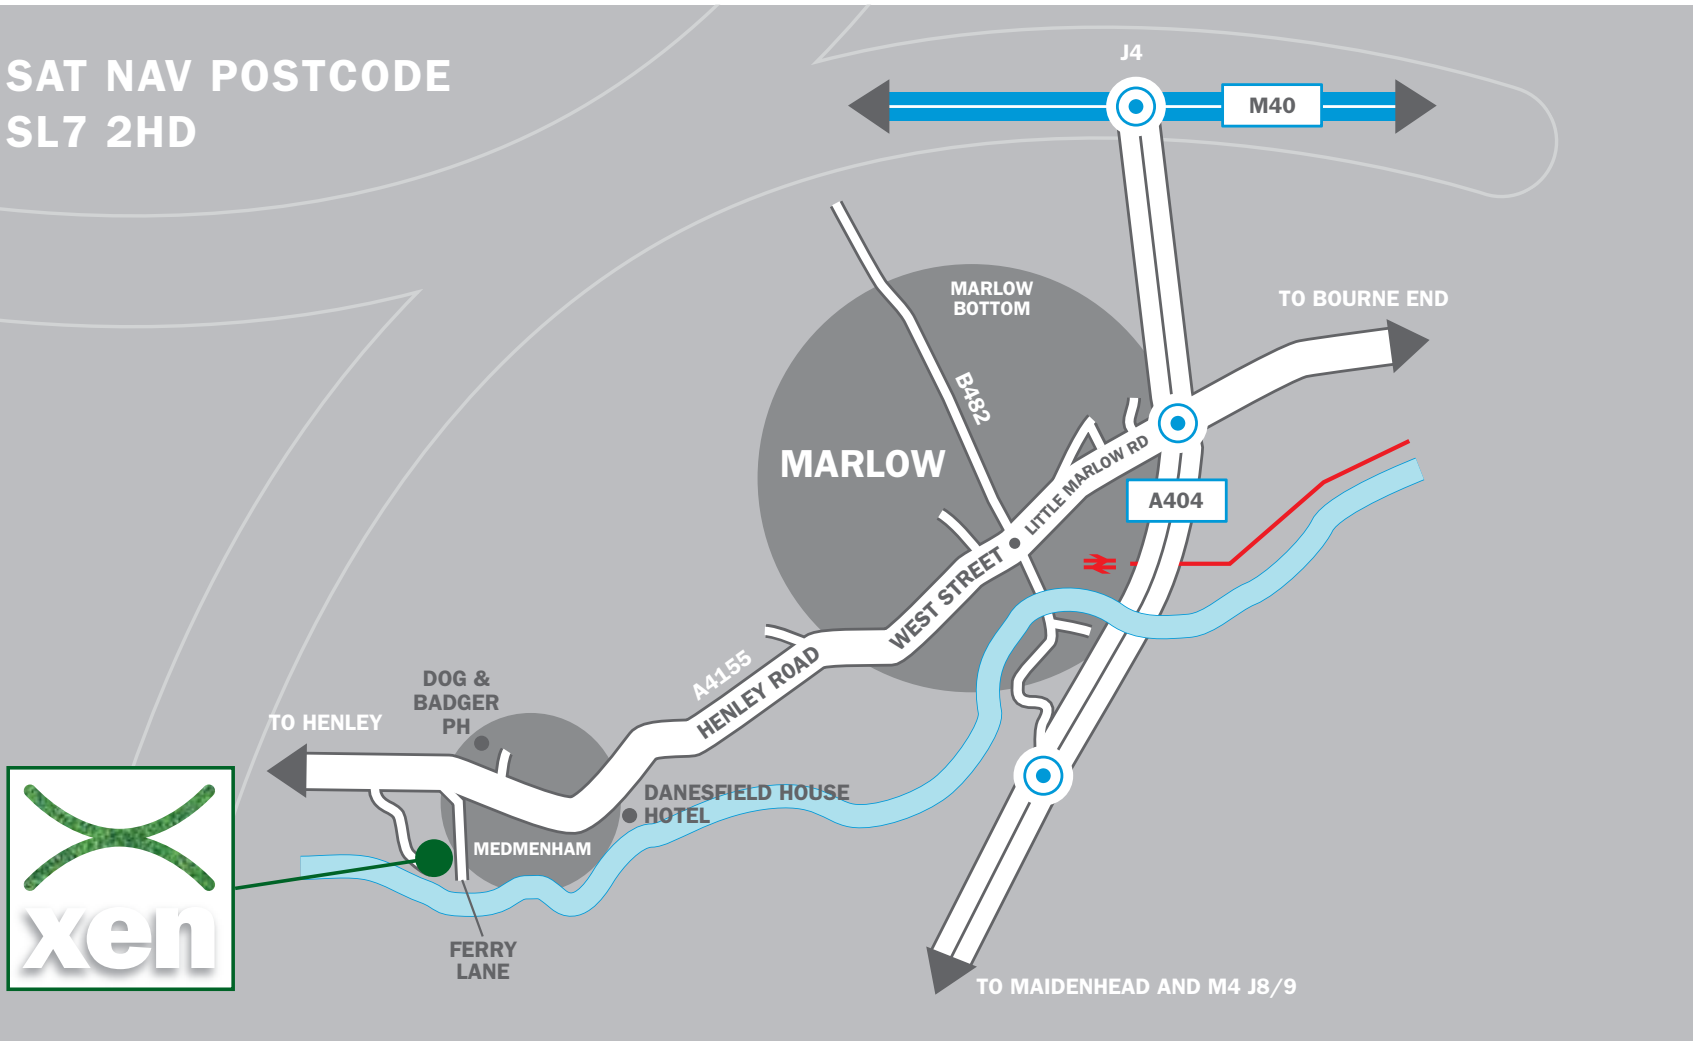

Marlow has excellent connectivity and will place a relocating company close to the heart of the south's motorway and rail network.

The town is skirted to the east by the A404, connecting to the newly streamlined junction 4 of the M40 and junction 8/9 of the M4 motorways.

The M4 provides access to Heathrow Airport.

SAT NAV POSTCODE
SL7 2HD

M40 J4

7 MILES

FASTEST TRAIN TIMES

M4 J8/9

12 MILES

MARLOW/LONDON

50 MINUTES

LONDON HEATHROW

24 MILES

MARLOW/MAIDENHEAD 22 MINUTES

Source-google maps

Source-thetrainline.com